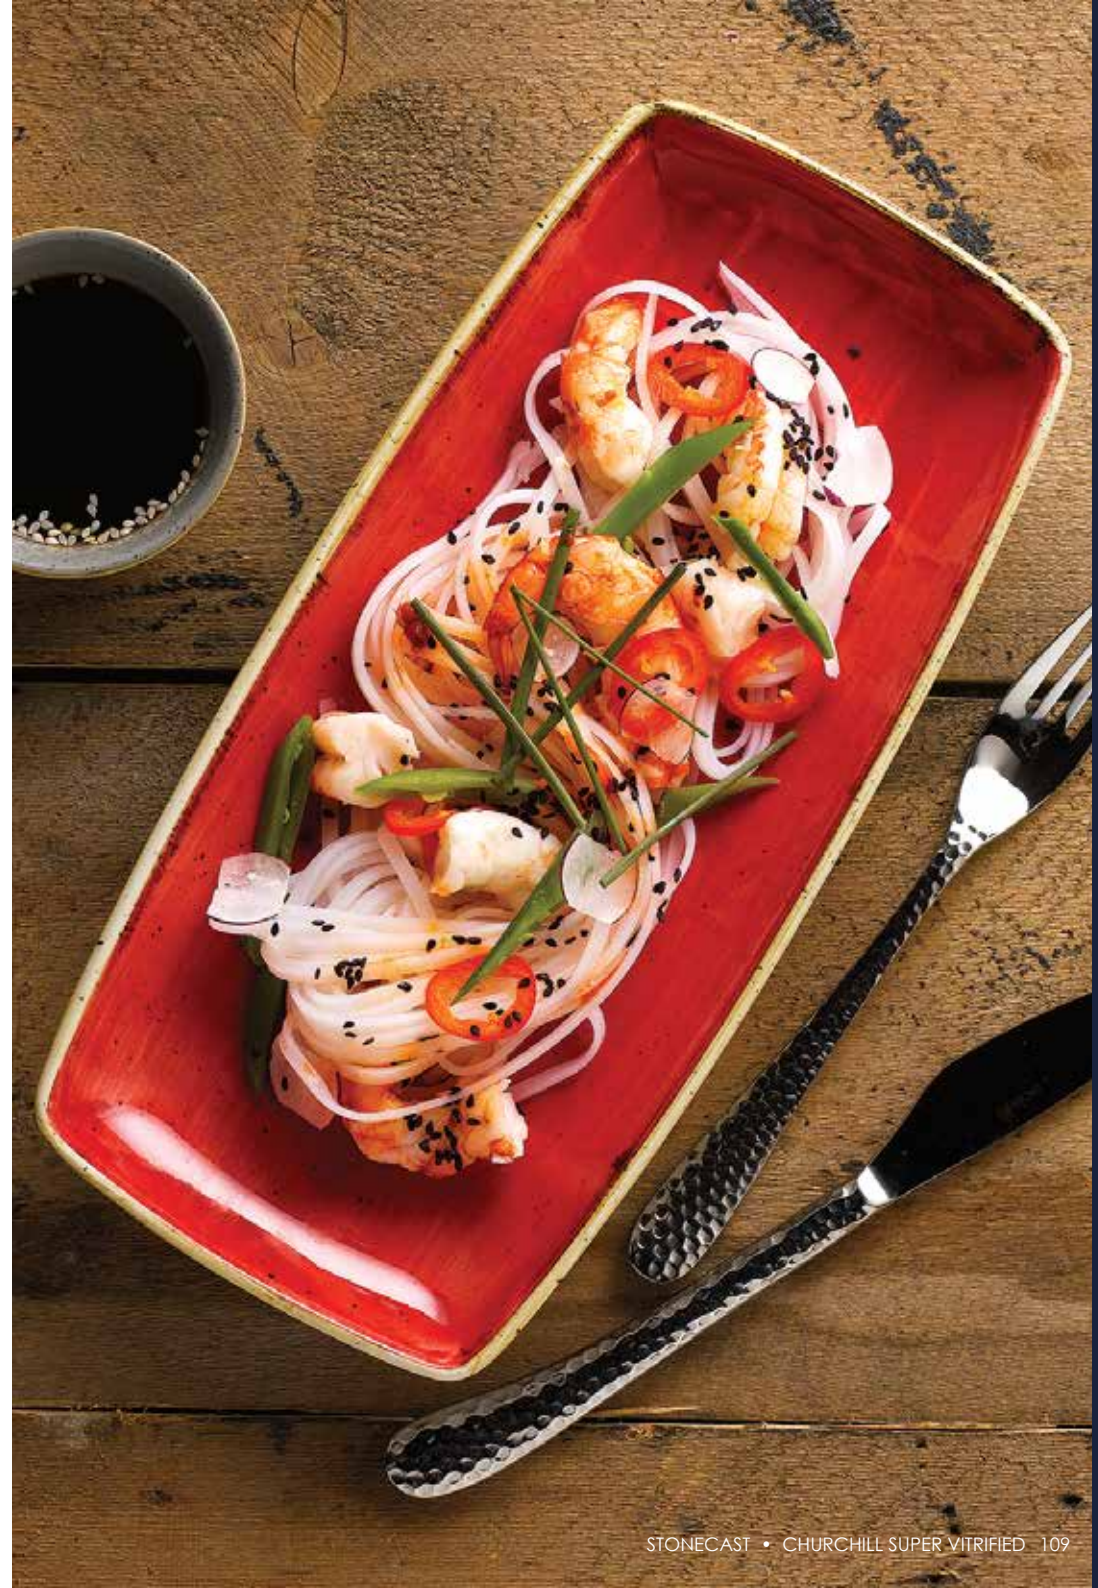

CHURCHILL® super vitrified

Stonecast®

Berry Red