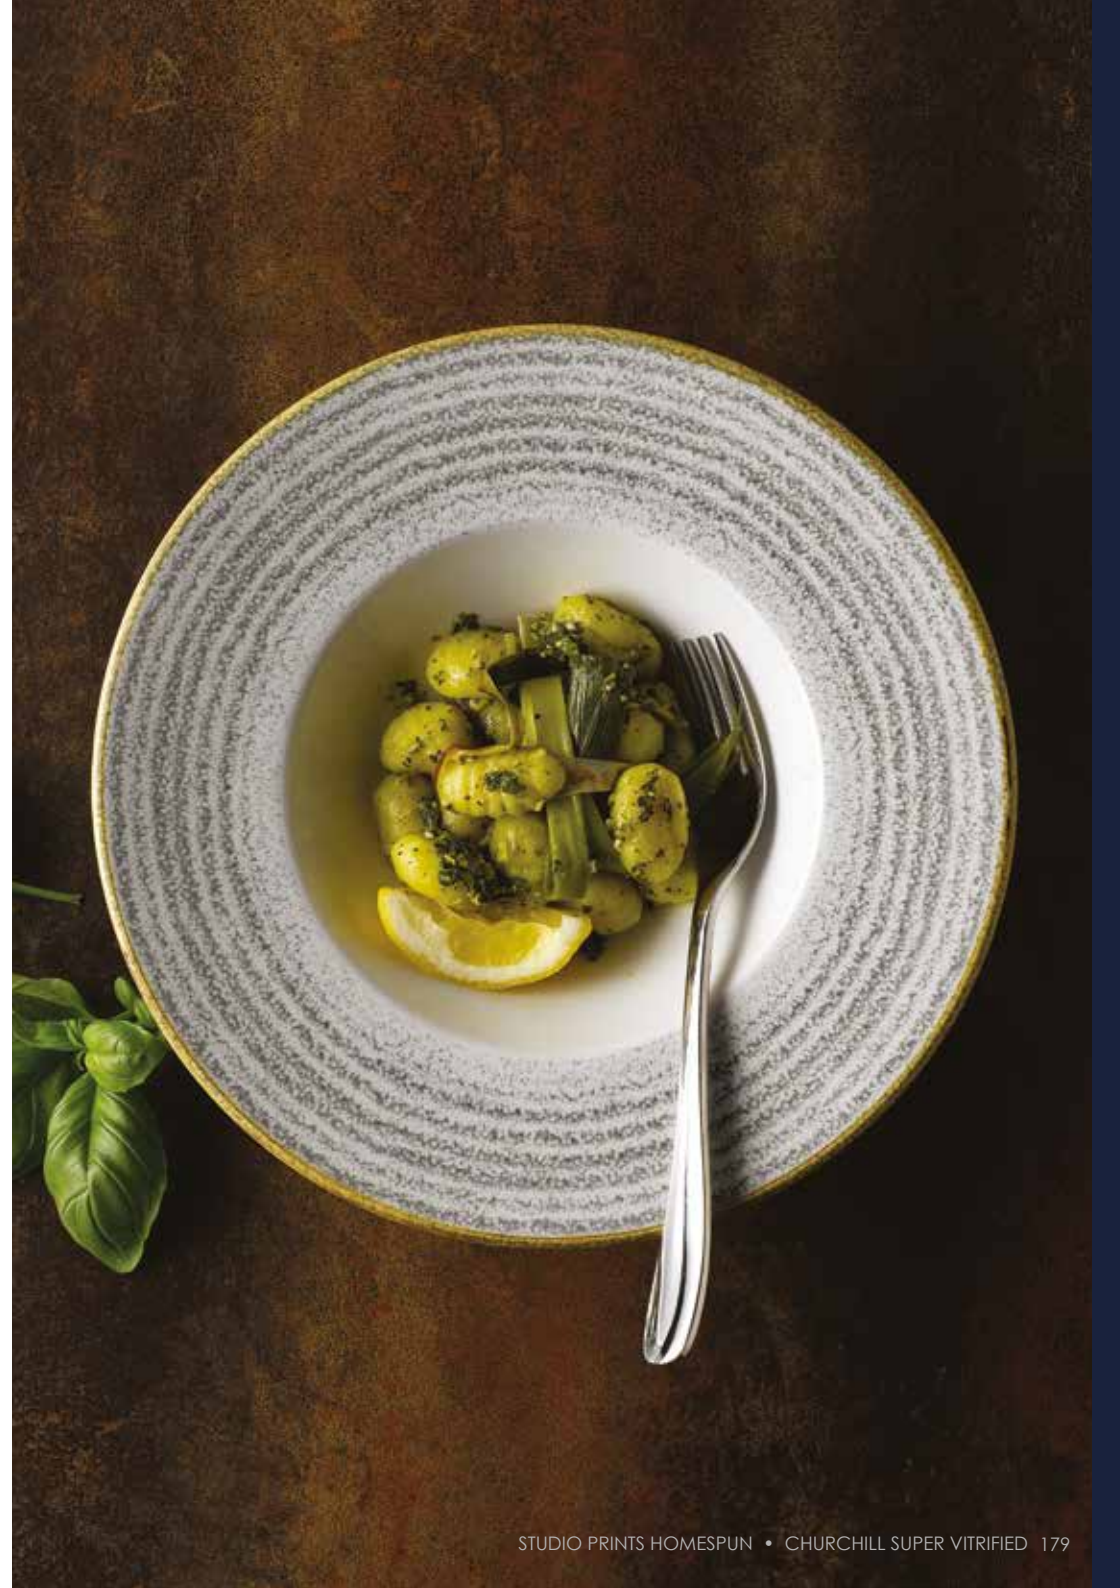

JUG  
SPSGSJ41 11.4cl 4oz  
H: 7cm  
CTN QTY 4

SUGAR BOWL  
SPSGSSGR1 22.7cl 8oz  
H: 6.2cm Dia: 9.8cm  
CTN QTY 12 ✚

✚ Covered by Churchill 5 Year Edge Chip Warranty

- Under glaze print finish meaning long-lasting results.