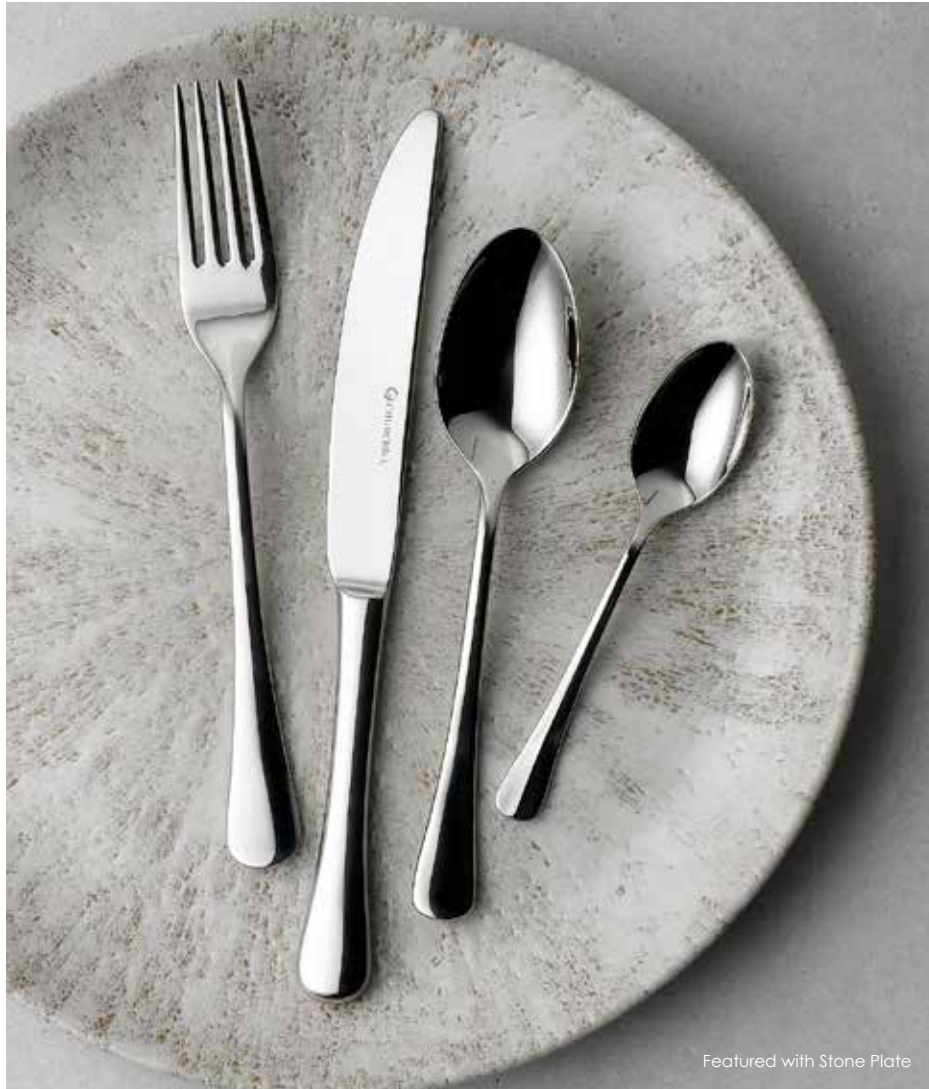

# Tanner

**NEW ADDITIONS**

Soft and simplistic, Tanner cutlery shapes are stylish and ergonomically designed for comfort when holding. The contemporary and versatile design is ideal for both casual or premium dining, enhancing the dining experience and complementing the Churchill ceramics portfolio.