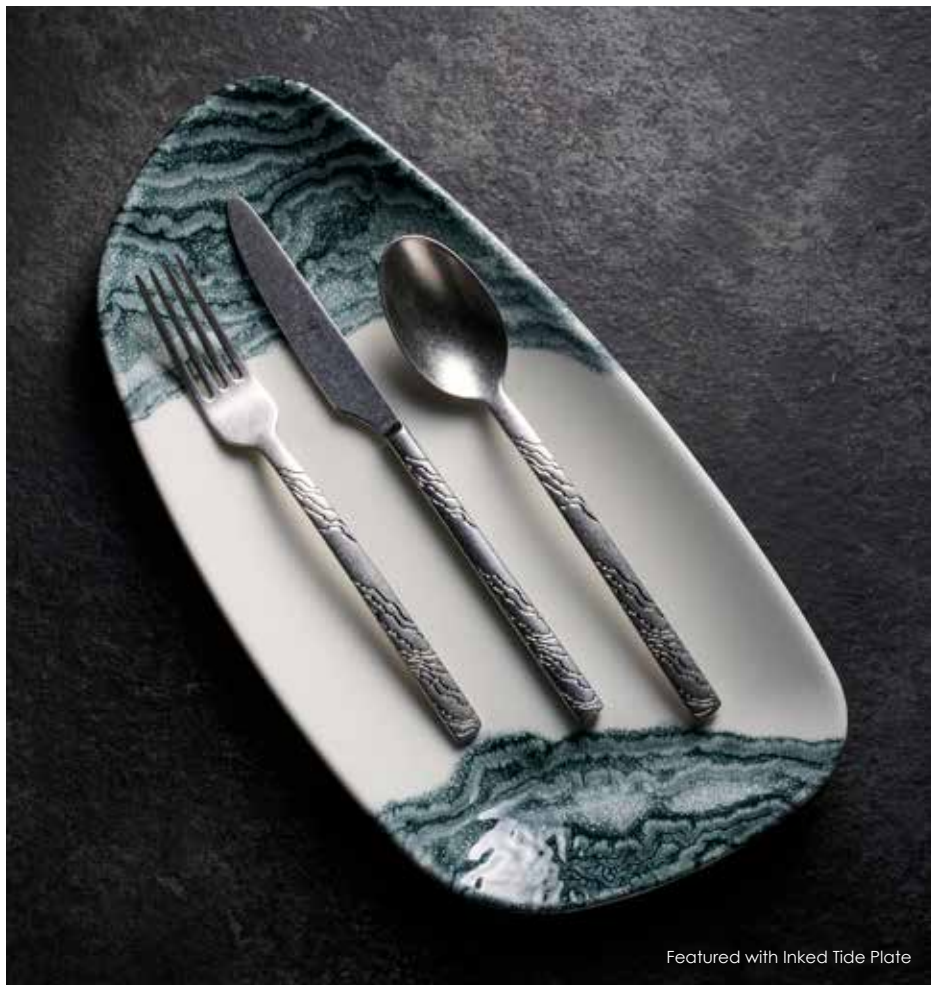

Tide Vintage

Featured on the Linear shape, this 18/10 cutlery collection showcases the intricate Tide embossment with a contemporary stonewash finish, perfectly complementing the Tide ceramic portfolio.

Featured with Inked Tide Plate