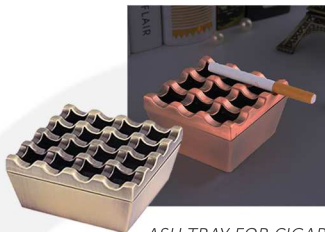

- BIG SHAKER
- SMALL SHAKERS
- STRAINERS
- BAR SPOON
- MIXING GLASS
- JIGGERS
- MUGS
- GLASSES
- MENU
- ASH TRAY
- CIGAR
- STIRRERS
- BAR NUT BOWL
- COASTERS

WRITER'S BAR

SILVER PLATED BAR ACCESSORIES

BAR NUT BOWL

COASTER AND STIRRER

ASH TRAY FOR CIGAR AND CIGARETTES

AGED COPPER FOLDER (MENU) WITH LEATHER STRINGS. PAPER CAN BE PLACED INSIDE

MUGS AND GLASSES

SLING SHAKER FOR CLIENTS EXPERIENCE

WRITER'S BAR

WINE BUCKETS, ICE BUCKETS & PUNCH BOWLS