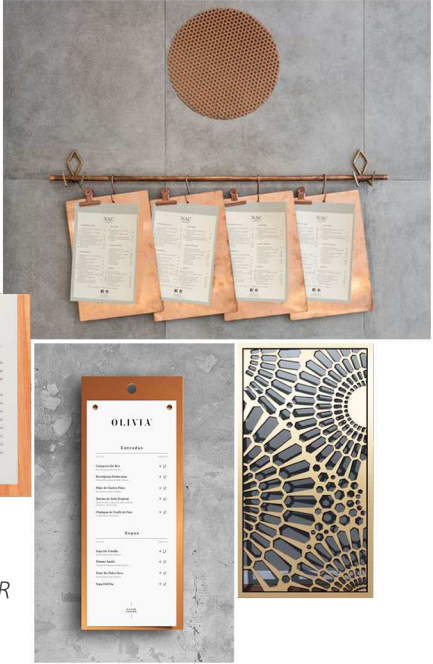

Metals like - Stainless Steel, Copper, Brass, Silver Plated and Aluminium with finishes of PVD (Gold/Champagne Gold, Rose Gold, Gun Metal & Black). Hammered/Plain, Matte/Mirror & Antique Finsihes.

TEA LOUNGE

TEA SETS - DIFFERENT FINISHES

SILVER PLATED - MATTE & MIRROR

ENGLISH TEA SET UP

PVD - ROSE GOLD, GOLD & GUN METAL

MOROCCAN TEA SET UP

BRASS - MATTE & MIRROR

INDIAN TEA SET UP

TEA LOUNGE

MENU DESIGNS

ANTIQU BRASS HOLDER FOR PAPER SCROLL

TEA LEAF JARS

METAL BASE OR METAL FOLDER FOR PAPER

TEA STRAINERS

TEA LOUNGE

AFTERNOON TEA STANDS

WRITER'S BAR