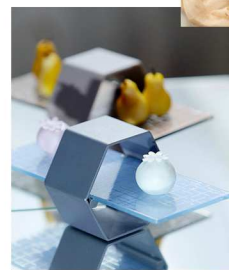

ACCOUSTIC LOUNGE

COASTERS AND BAR NUT BOWLS

CIGAR AND CIGARETTE ASH TRAYS

NU 1649
Size(cm) - D8 x H10

NU 1627
Size(cm) - D8 x H10 | D3 x H4

MUGS AND GLASSES

VIP BOARDROOMS

VIP TABLE SETTING WITH SILVER PLATED ITEMS