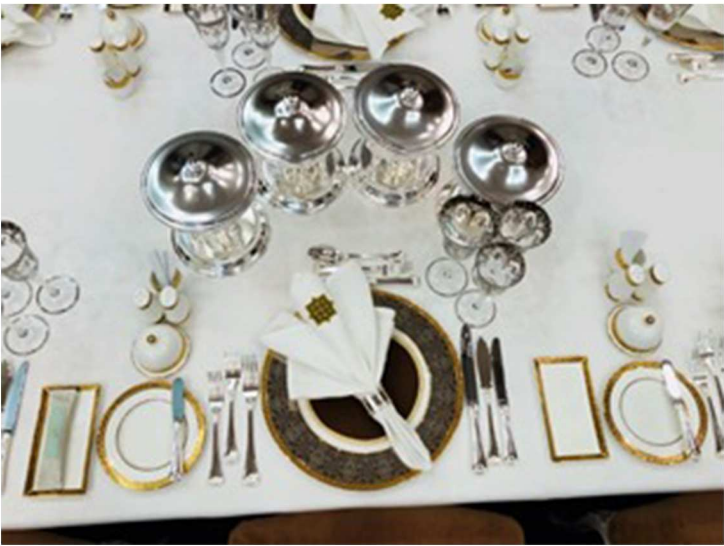

ITALIAN PLACE

SHOWPLATES, NAPKING RIG & CUTLERY REST

SERVING PLATES AND BOWLS

Buffet a la carte

serving buffet on the table safe & warm

Introducing small mono portion bowls with lid and underliner to serve small but many portions for individual service. Our idea is to bring buffet to the guest's table directly from the kitchen.

ACCOUSTIC LOUNGE

COASTERS AND BAR NUT BOWLS

CIGAR AND CIGARETTE ASH TRAYS

NU 1649
Size(cm) - D8 x H10

NU 1627
Size(cm) - D8 x H10 | D3 x H4

MUGS AND GLASSES

VIP BOARDROOMS

VIP TABLE SETTING WITH SILVER PLATED ITEMS

LOBBY LOUNGE

SMALL PLATES TABLE SERVICE

PLATTERS WITH DOME COVERS

AFTERNOON TEA STAND

ALL DAY DINING

BUDHA BAR

SMALL PLATES STANDS TO FOR A GARDEN THEME

PLANTERS LOOKING BOWLS