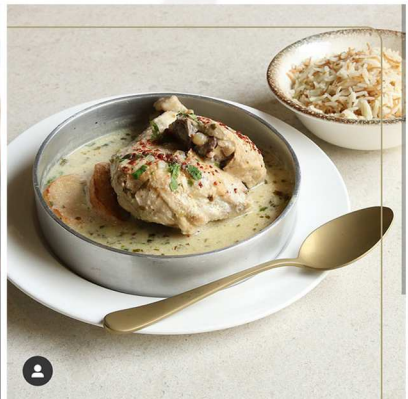

ACCOUSTIC LOUNGE

COASTERS AND BAR NUT BOWLS

CIGAR AND CIGARETTE ASH TRAYS

NU 1649
Size(cm) - D8 x H10

NU 1627
Size(cm) - D8 x H10 | D3 x H4

MUGS AND GLASSES

VIP BOARDROOMS

VIP TABLE SETTING WITH SILVER PLATED ITEMS

LOBBY LOUNGE

SMALL PLATES TABLE SERVICE

PLATTERS WITH DOME COVERS

AFTERNOON TEA STAND

ALL DAY DINING

BUDHA BAR

SMALL PLATES STANDS TO FOR A GARDEN THEME

PLANTERS LOOKING BOWLS

NU 1475
Size(cms): D13 x H4.5cm | D16 x H5cm | D18 x H6.5cm | D20 x H7cm

NU 1477
Size(cms): D13 x H4.5cm | D16 x H5cm | D18 x H6.5cm | D20 x H7cm

WIRED SET UP FOR A GARDEN THEME

FIRE AND ICE BAR

GLASSES, SHAKERS AND BAR ACCESSORIES