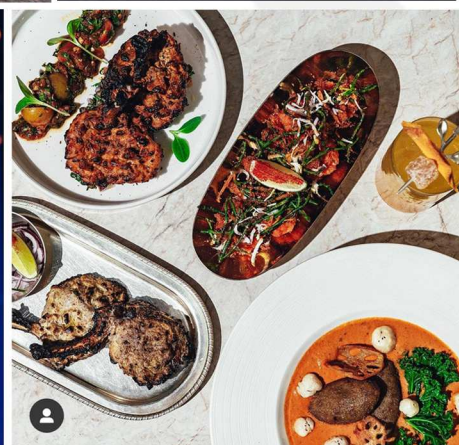

LOBBY LOUNGE

SMALL PLATES TABLE SERVICE

PLATTERS WITH DOME COVERS

AFTERNOON TEA STAND

ALL DAY DINING

BUDHA BAR

SMALL PLATES STANDS TO FOR A GARDEN THEME

PLANTERS LOOKING BOWLS

NU 1475
Size(cms): D13 x H4.5cm | D16 x H5cm | D18 x H6.5cm | D20 x H7cm

NU 1477
Size(cms): D13 x H4.5cm | D16 x H5cm | D18 x H6.5cm | D20 x H7cm

WIRED SET UP FOR A GARDEN THEME

FIRE AND ICE BAR

GLASSES, SHAKERS AND BAR ACCESSORIES