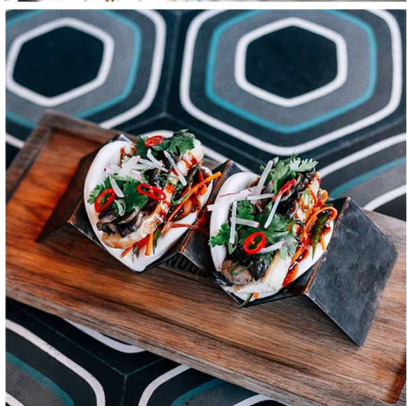

LOBBY LOUNGE

SMALL PLATES TABLE SERVICE

PLATTERS WITH DOME COVERS

AFTERNOON TEA STAND

ALL DAY DINING

BUDHA BAR

SMALL PLATES STANDS TO FOR A GARDEN THEME

PLANTERS LOOKING BOWLS

NU 1475
Size(cms): D13 x H4.5cm | D16 x H5cm | D18 x H6.5cm | D20 x H7cm

NU 1477
Size(cms): D13 x H4.5cm | D16 x H5cm | D18 x H6.5cm | D20 x H7cm

WIRED SET UP FOR A GARDEN THEME

FIRE AND ICE BAR

GLASSES, SHAKERS AND BAR ACCESSORIES