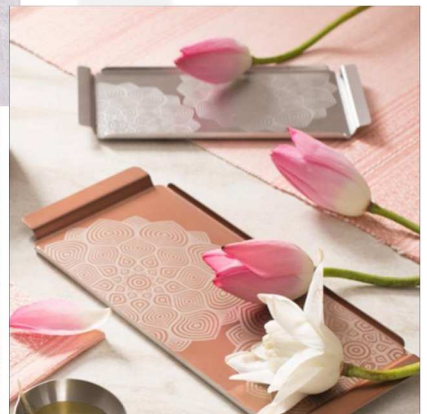

ACCOUSTIC LOUNGE

COASTERS AND BAR NUT BOWLS

CIGAR AND CIGARETTE ASH TRAYS

NU 1649
Size(cm) - D8 x H10

NU 1627
Size(cm) - D8 x H10 | D3 x H4

MUGS AND GLASSES

VIP BOARDROOMS

VIP TABLE SETTING WITH SILVER PLATED ITEMS

LOBBY LOUNGE

SMALL PLATES TABLE SERVICE

PLATTERS WITH DOME COVERS

AFTERNOON TEA STAND

ALL DAY DINING

BUDHA BAR

SMALL PLATES STANDS TO FOR A GARDEN THEME

PLANTERS LOOKING BOWLS