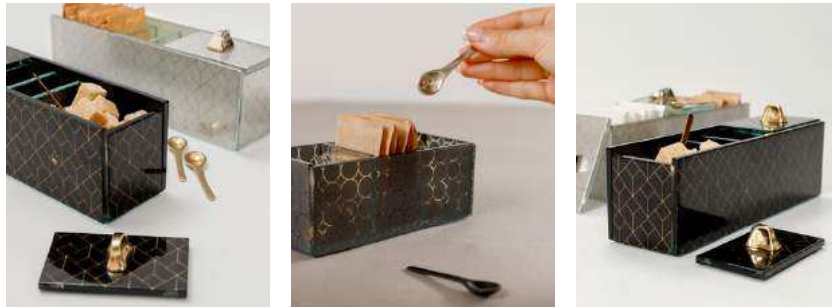

Sugar Packet Holders