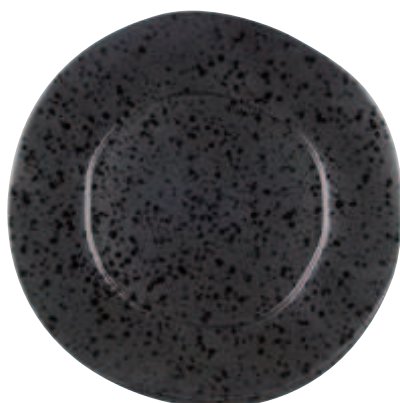

Item L AET019NE005315

Charger plate

Piatto rotondo

Assiette de présentation

Size/Dimensioni/Taille
Ø 31,5 cm

Pack/Imballo/Emballage
 4