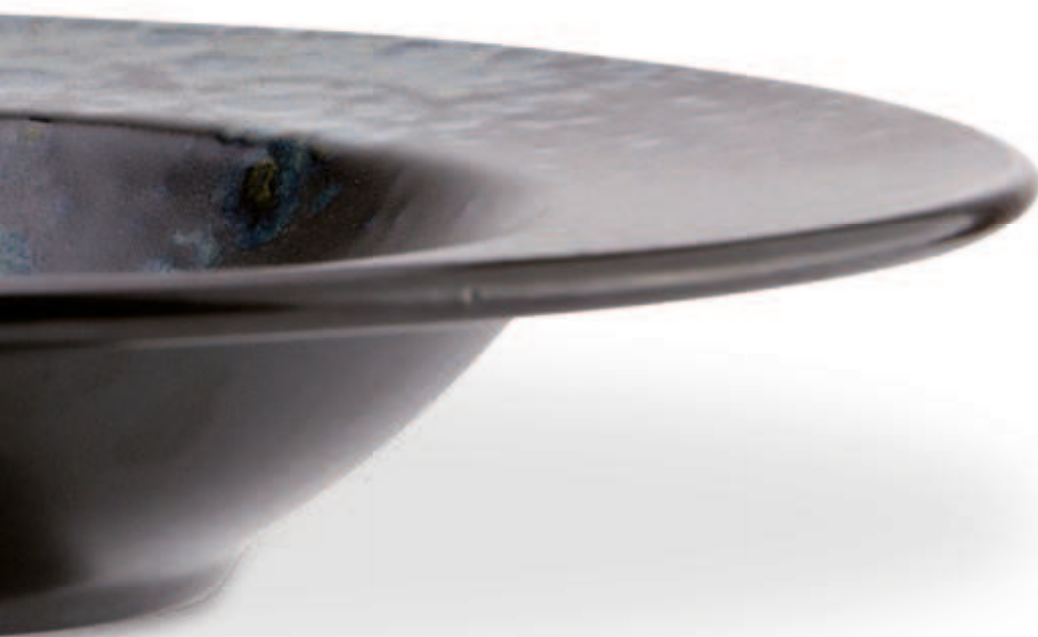

STONEWARE

Black/blue reactive - Nero/blu reattivo - Noir/bleu réactif

Item L PHO019NB641370

Chopping board

Tagliere rettangolare con manico

Planche à découper avec manche

Size/Dimensioni/Taille

37 x 15,5 cm

Pack/Imballo/Emballage

Item L PHO019NB411275

Finger Food spoon

Cucchiaio Finger Food

Cuillère soupe chinoise

Size/Dimensioni/Taille

27,5 x 7 cm

Pack/Imballo/Emballage