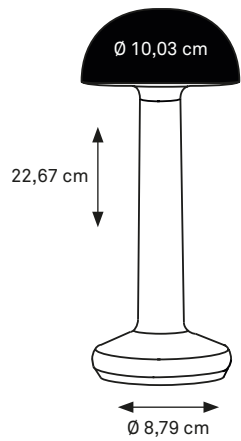

TABLE LIGHTING

MOMENTS COLLECTION

BOWL