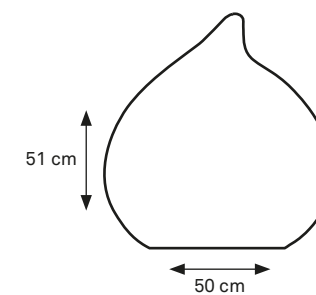

TEARDROP BIG
CODE: 033

MATERIAL: PE
IP 68 RATED

TILL END OF STOCK