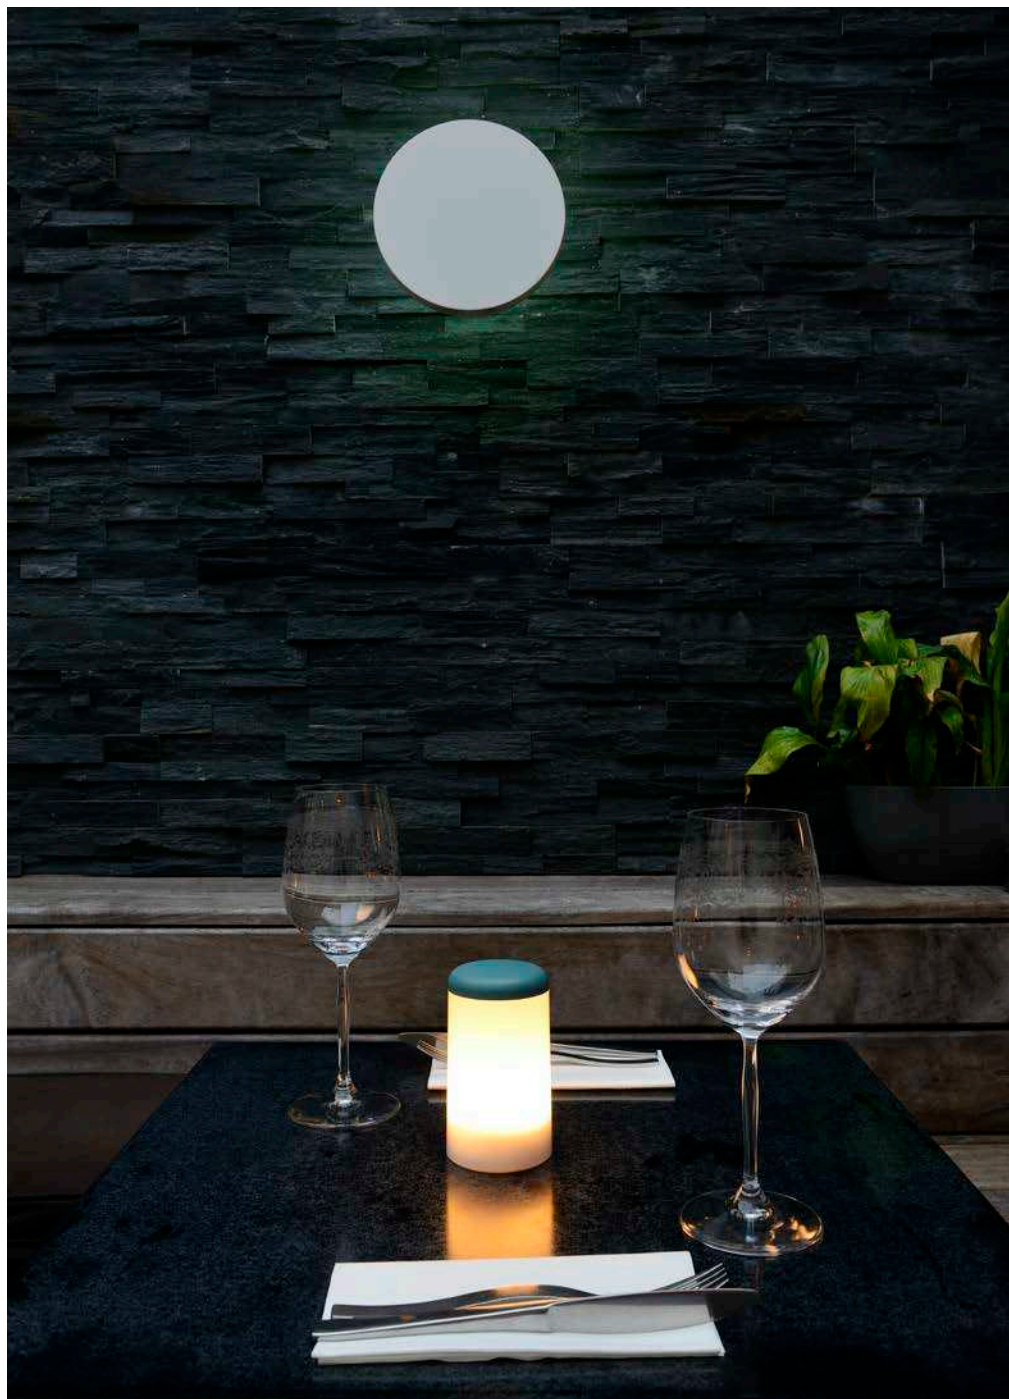

MOJO COLLECTION TABLE LIGHTING

Indoor/outdoor product made of Polycarbonate (PC) with changeable multi-color covers, rainproof and shock resistant, each come with clip-on caps in 3 colors.

TOP FEATURES

- 25 preprogrammed colors
- 2 romantic candle flickering effect modes (yellow and orange)
- 2 ultra - slow enjoyable automatic mix modes showing 160 000 colors
- dimmer mode (4 steps)
- battery indicator
- automatic light shut when placed on charger
- color lock and anti-theft function (only with remote control)
- up to 86 hours of light with one recharge
- battery recharge: 7 hours
- waterproof IP52 (dust and rain resistant)
- remote included + pushbutton controlled on back side
- anti-glare
- all material (no rusting, no oxidizing, no decolorizing, high UV-protection)