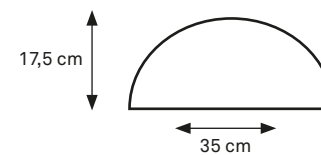

Ø 50 cm

BALL 50**
CODE:003

MATERIAL: PE
IP 68 RATED

TILL END OF STOCK

NATURAL SHAPES

HALF BALL

HALF BALL 35
CODE: 013

MATERIAL: PE
IP 68 RATED