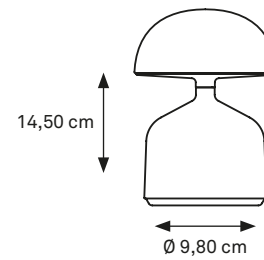

TABLE LIGHTING

DEMOISELLE SMALL COLLECTION

BOWL

CAP

CYLINDER

BOWL OPAL

CAP OPAL

CYLINDER OPAL

MATERIAL: ALUMINUM
IP 52 RATED

WARM WHITE 2300 KELVIN + 2700 KELVIN + RGB INCLUDED