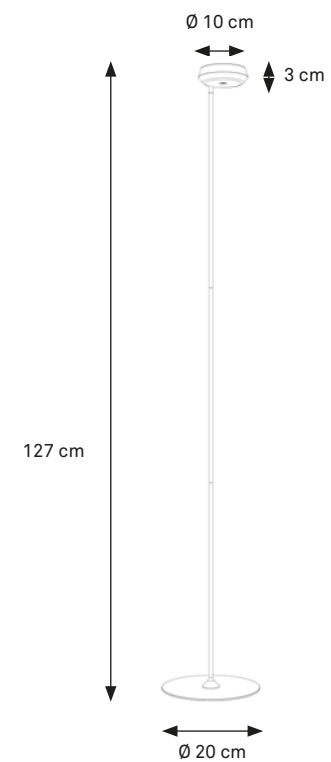

STANDING LAMP

MIRAI® COLLECTION

STANDING LAMP

MATERIAL: ALUMINUM
IP 52 RATED

WARM WHITE 2300 KELVIN
+ 2700 KELVIN + RGB INCLUDED