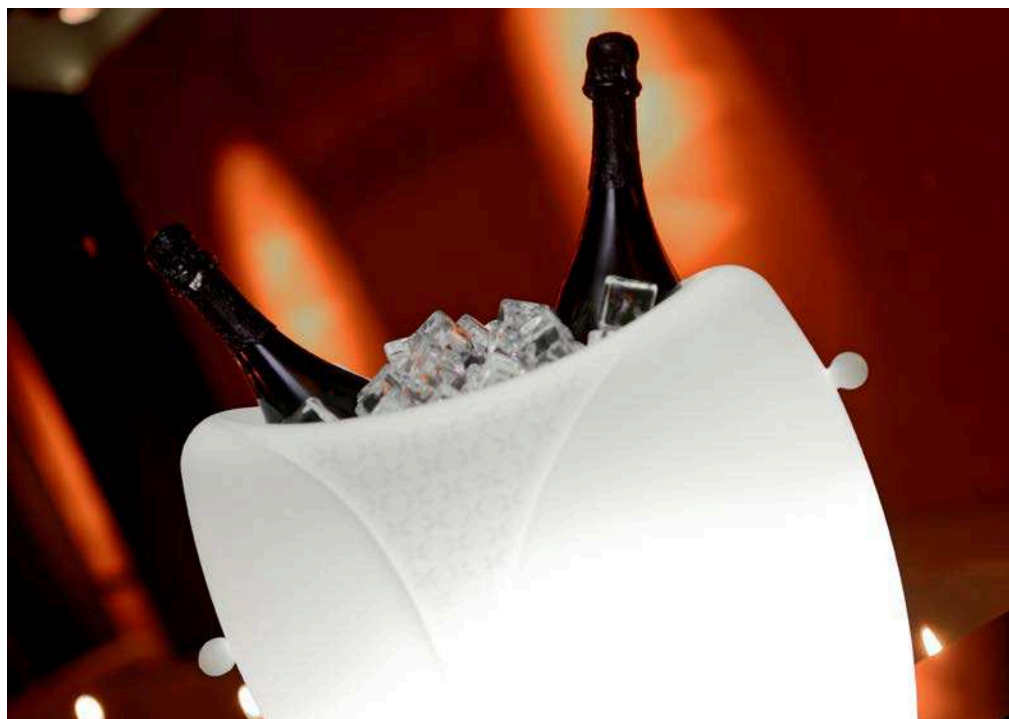

COOLERS & TRAYS

VIGGO

VIGGO
CODE: 018

MATERIAL: PE
IP 68 RATED

TILL END OF STOCK

COOLERS & TRAYS

MARILYN

MARILYN
CODE: 046