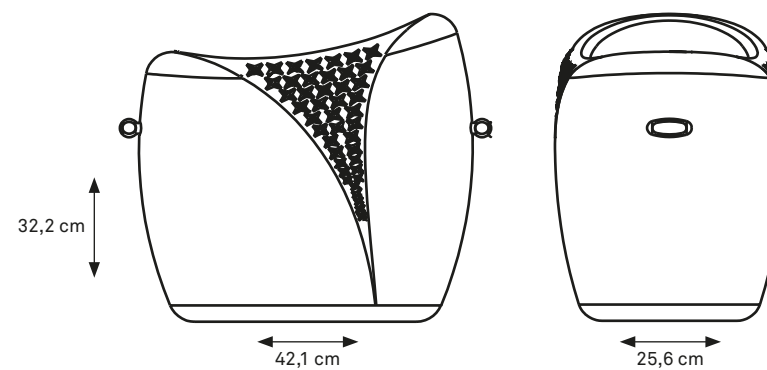

COOLERS & TRAYS

VIGGO

VIGGO
CODE: 018

MATERIAL: PE
IP 68 RATED

TILL END OF STOCK

COOLERS & TRAYS

MARILYN

MARILYN
CODE: 046