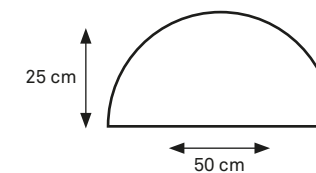

HALF BALL 50
CODE: 014

MATERIAL: PE
IP 68 RATED

TILL END OF STOCK