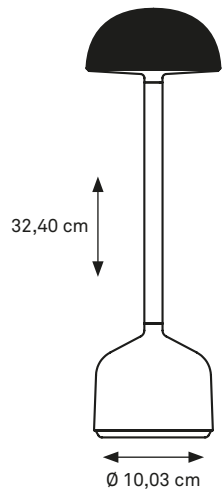

TABLE LIGHTING

DEMOISELLE TALL COLLECTION

BOWL