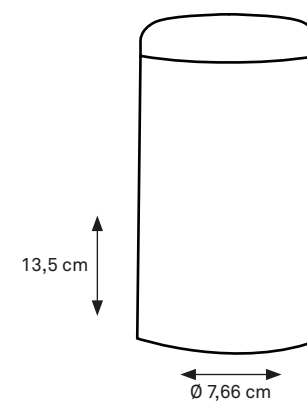

TABLE LIGHTING

MOJO COLLECTION

WARM WHITE 2300 KELVIN
+ 2700 KELVIN
+ RGB INCLUDED

MOJO

CODE: 059

MATERIAL: PC
IP 52 RATED

MOJO includes 3 different
colored clip-on caps