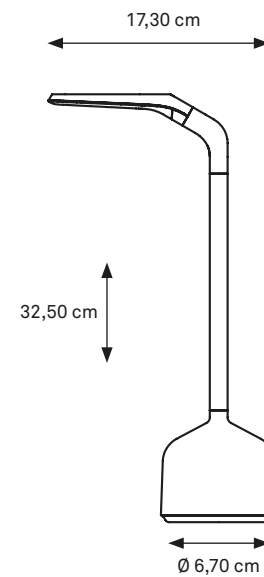

TABLE LIGHTING

PETIT CRU COLLECTION

MATERIAL: ALUMINUM
IP 52 RATED

WARM WHITE 2300 KELVIN
+ 2700 KELVIN
+ RGB INCLUDED