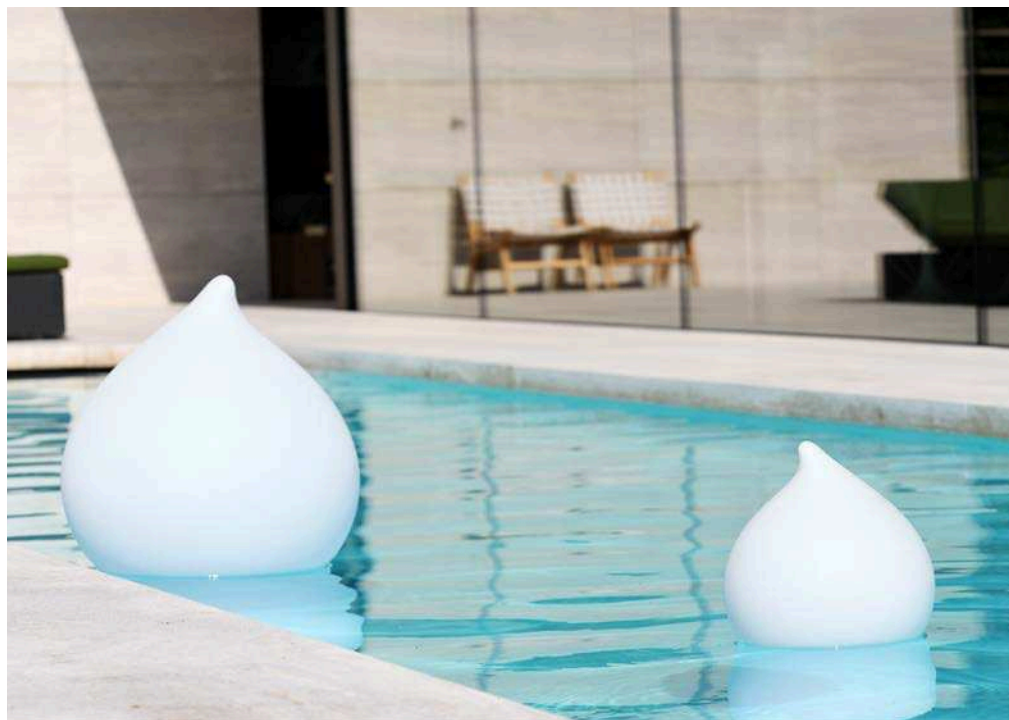

TILL END OF STOCK

NATURAL SHAPES

BYBLOS

BYBLOS
CODE: 004

MATERIAL: PE
IP 68 RATED

TILL END OF STOCK

NATURAL SHAPES

TEARDROP