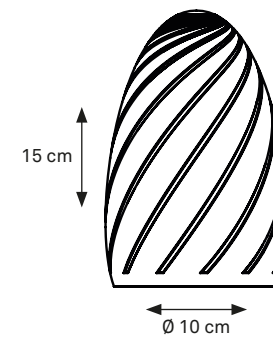

GHERKIN
CODE: 031