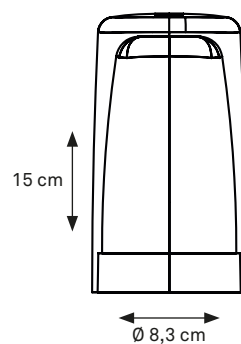

NOBI
CODE: 052