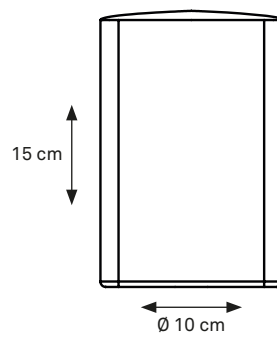

CUBIC
CODE: 022