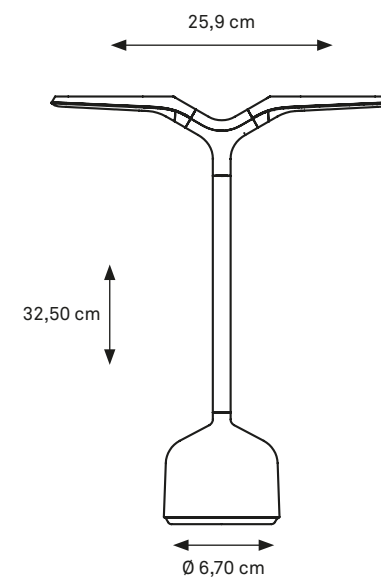

TABLE LIGHTING

GRAND CRU COLLECTION

MATERIAL: ALUMINUM
IP 52 RATED

WARM WHITE 2300 KELVIN
+ 2700 KELVIN
+ RGB INCLUDED