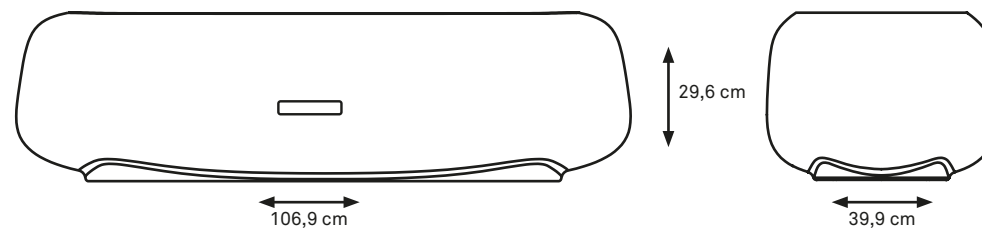

COOLERS & TRAYS

MIGHT-E

Semi-automatic water valve system with 3 meters flex tubing (included)

Multiple manually inserted LED modules entered through the side door (included)

MIGHT-E
CODE: 036

MATERIAL: PE
IP 68 RATED

TILL END OF STOCK