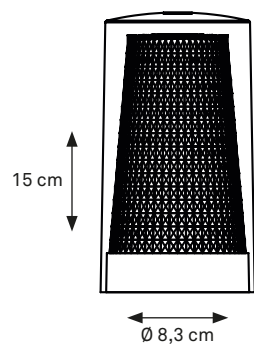

TABLE LIGHTING

DJOBIE COLLECTION

VENETIAN
CODE: 048

VENETIAN GLITTER
CODE: 049