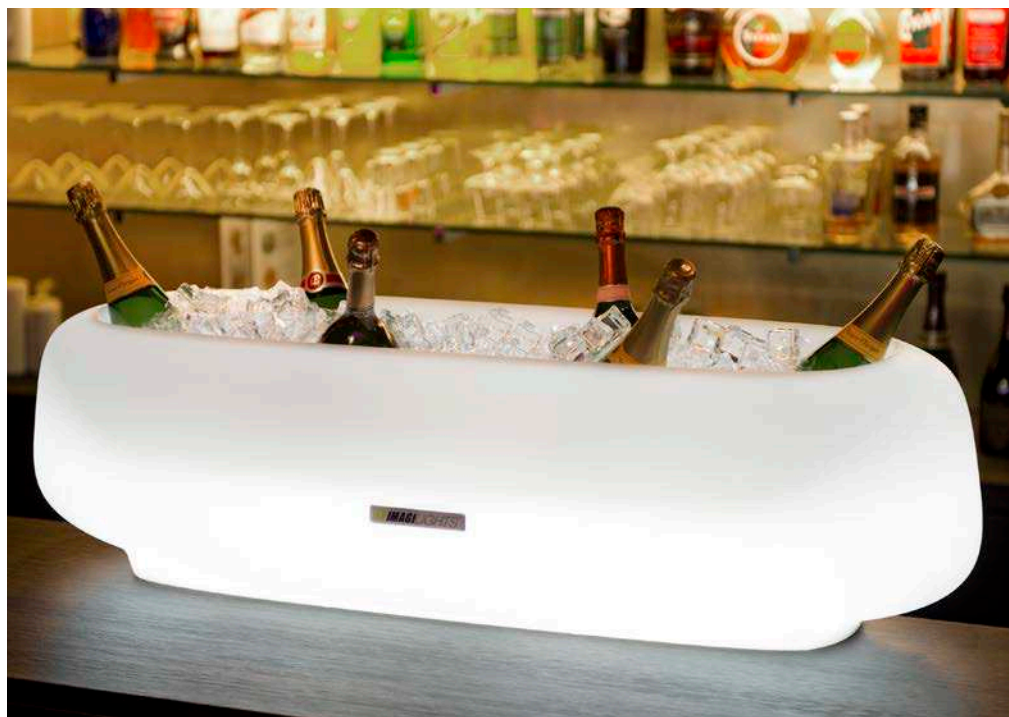

COOLERS & TRAYS

MIGHT-E

Semi-automatic water valve system with 3 meters flex tubing (included)

Multiple manually inserted LED modules entered through the side door (included)

MIGHT-E
CODE: 036

MATERIAL: PE
IP 68 RATED

TILL END OF STOCK