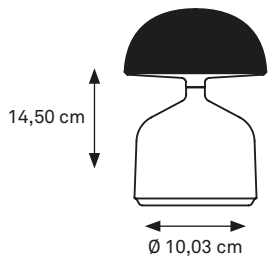

TABLE LIGHTING

DEMOISELLE SMALL COLLECTION

BOWL