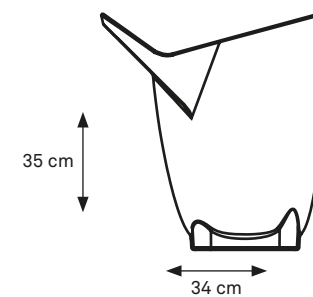

COOLERS & TRAYS

VIGGO

VIGGO
CODE: 018

MATERIAL: PE
IP 68 RATED

TILL END OF STOCK