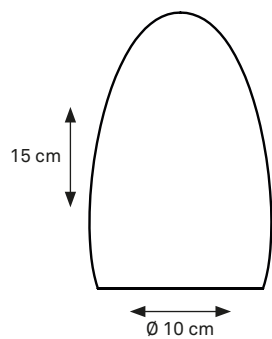

TABLE LIGHTING

TEBUR COLLECTION

BULLIT
CODE: 020