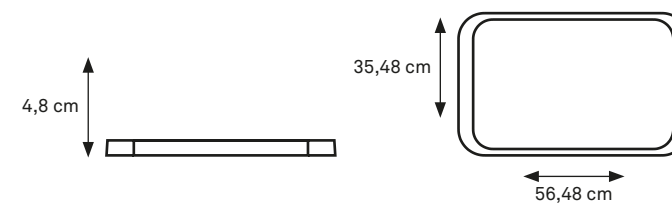

COOLERS & TRAYS

TRON RECTANGULAR

TRON RECTANGULAR
CODE: 017

MATERIAL: PE
IP 68 RATED

TILL END OF STOCK