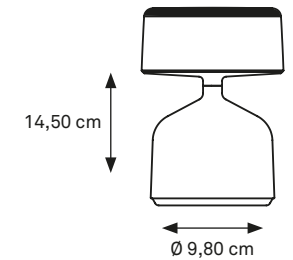

TABLE LIGHTING

DEMOISELLE SMALL COLLECTION

BOWL

CAP

CYLINDER

BOWL OPAL

CAP OPAL

CYLINDER OPAL