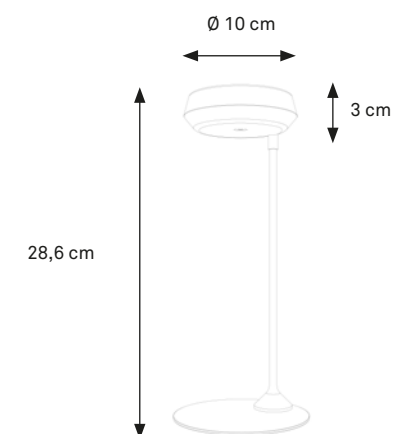

TABLE LAMP

MIRAI® COLLECTION

TABLE LAMP