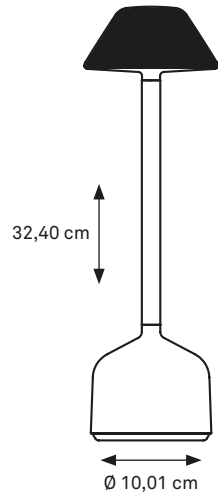

TABLE LIGHTING

DEMOISELLE TALL COLLECTION

BOWL

CAP

CYLINDER

BOWL OPAL

CAP OPAL

CYLINDER OPAL

MATERIAL: ALUMINUM
IP 52 RATED

WARM WHITE 2300 KELVIN + 2700 KELVIN + RGB INCLUDED