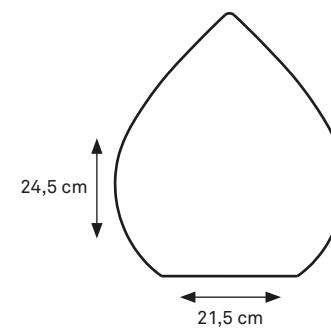

NATURAL SHAPES

CONE

CONE
CODE: 006

MATERIAL: PE
IP 68 RATED

TILL END OF STOCK