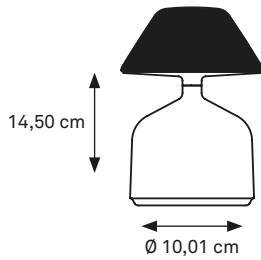

TABLE LIGHTING

DEMOISELLE SMALL COLLECTION

BOWL

CAP

CYLINDER

BOWL OPAL

CAP OPAL

CYLINDER OPAL

MATERIAL: ALUMINUM
IP 52 RATED

WARM WHITE 2300 KELVIN + 2700 KELVIN + RGB INCLUDED