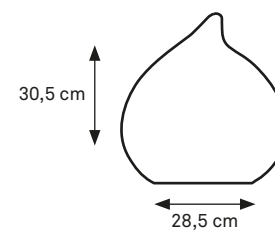

TILL END OF STOCK

NATURAL SHAPES

BYBLOS

BYBLOS
CODE: 004

MATERIAL: PE
IP 68 RATED

TILL END OF STOCK

NATURAL SHAPES

TEARDROP