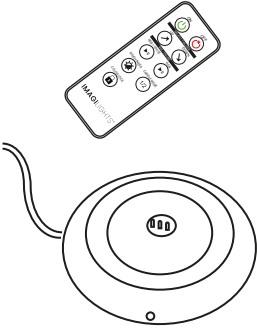

Ø 11,2 cm H 3 cm

L 45cm x W 27cm x H 4 cm

PLUG AVAILABILITY

- EU
- BS
- US
- AU

SINGLE CHARGER
CODE: DIRECT-1-EX
REMOTE

SINGLE CHARGER + REMOTE
CODE: DIRECT-1

Single charger with remote included

MULTI CHARGER
CODE: DIRECT-8