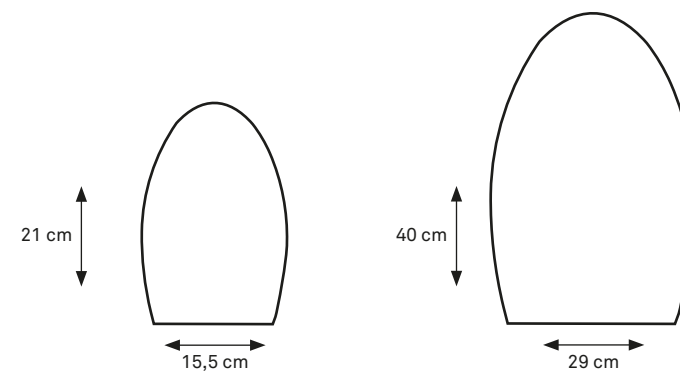

TILL END OF STOCK

HALF BALL 50
CODE: 014

MATERIAL: PE
IP 68 RATED

TILL END OF STOCK

NATURAL SHAPES

EGG

EGG SMALL*
CODE: 008

MATERIAL: PE
IP 68 RATED