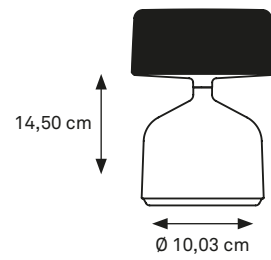

TABLE LIGHTING

DEMOISELLE SMALL COLLECTION

BOWL

CAP

CYLINDER

BOWL OPAL

CAP OPAL

CYLINDER OPAL

MATERIAL: ALUMINUM
IP 52 RATED

WARM WHITE 2300 KELVIN + 2700 KELVIN + RGB INCLUDED