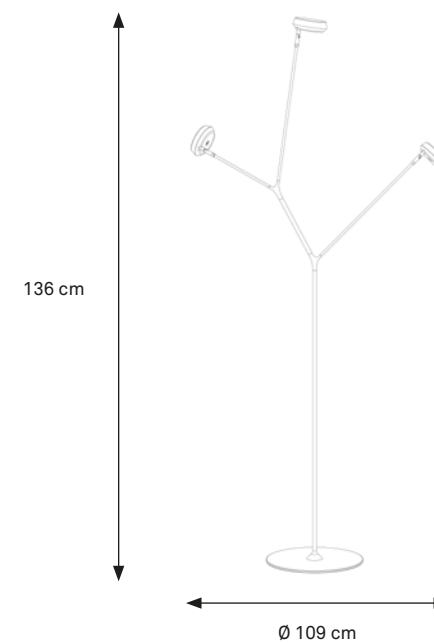

TREE LAMP

MIRAI® COLLECTION

STANDING TREE LAMP

MATERIAL: ALUMINUM
IP 52 RATED

WARM WHITE 2300 KELVIN
+ 2700 KELVIN + RGB INCLUDED