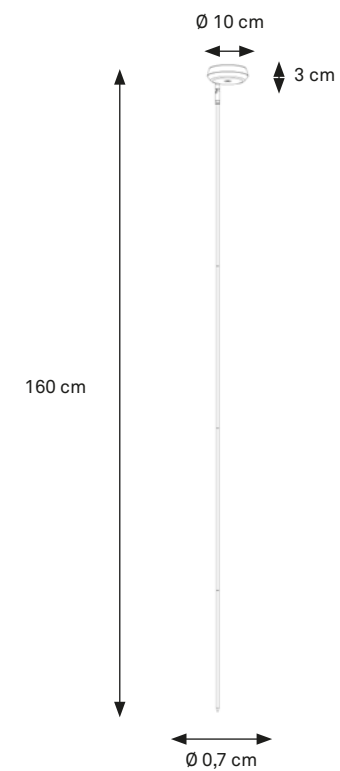

STICKS

MIRAI® COLLECTION

STICKS

MATERIAL: ALUMINUM
IP 52 RATED

WARM WHITE 2300 KELVIN
+ 2700 KELVIN + RGB INCLUDED