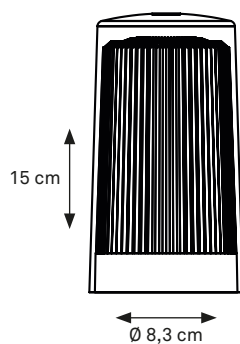

PLIS E
CODE: 050

PLIS E GLITTER
CODE: 051