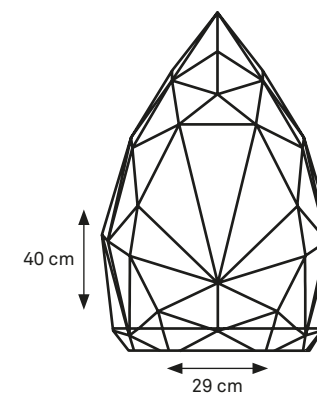

TEARDROP SMALL
CODE: 005

MATERIAL: PE
IP 68 RATED

TILL END OF STOCK

TEARDROP BIG
CODE: 033

MATERIAL: PE
IP 68 RATED

TILL END OF STOCK

NATURAL SHAPES

DIAMOND