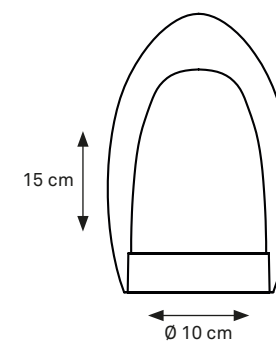

ROM E
CODE: 053

MATERIAL: PMMA + PC
IP 52 RATED

WARM WHITE 2300 KELVIN + 2700 KELVIN + RGB INCLUDED