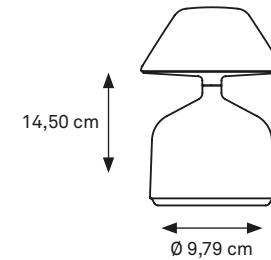

TABLE LIGHTING

DEMOISELLE SMALL COLLECTION

BOWL

CAP

CYLINDER

BOWL OPAL

CAP OPAL

CYLINDER OPAL

MATERIAL: ALUMINUM
IP 52 RATED

WARM WHITE 2300 KELVIN + 2700 KELVIN + RGB INCLUDED