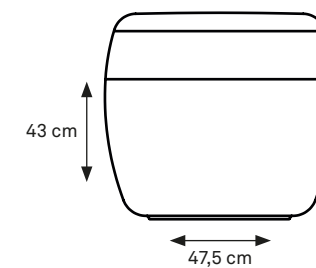

SEATS BARELO

COVER ORANGE
CODE: 039

MATERIAL: NEOPRENE

COVER DESERT
CODE: 040

MATERIAL: NEOPRENE

COVER GRASS
CODE: 041

MATERIAL: NEOPRENE

COVER BLACK
CODE: 056

MATERIAL: NEOPRENE

COVER WHITE/GREY
CODE: 057

MATERIAL: NEOPRENE

BARELO
CODE: 035

MATERIAL: PE
IP 68 RATED
OPTIONAL NEOPRENE
COVER

TILL END OF STOCK