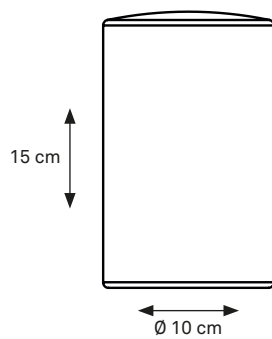

CYLINDRO
CODE: 021