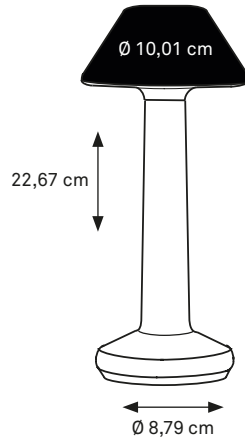

TABLE LIGHTING

MOMENTS COLLECTION

BOWL

CAP

CYLINDER

BOWL OPAL

CAP OPAL

CYLINDER OPAL

MATERIAL: ALUMINUM
IP 52 RATED

WARM WHITE 2700 KELVIN + RGB INCLUDED