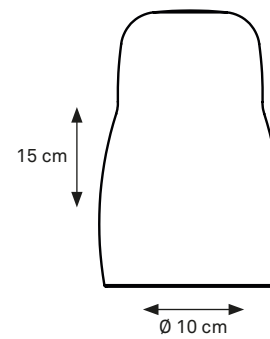

MATROUSHKA
CODE: 030