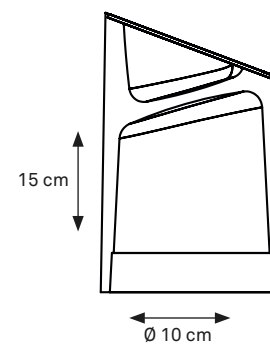

KOSI
CODE: 055