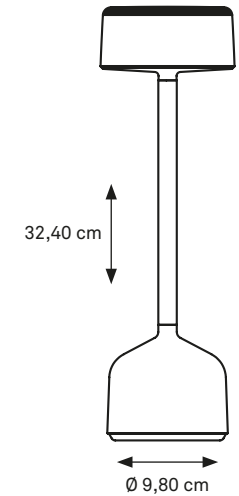

TABLE LIGHTING

DEMOISELLE TALL COLLECTION

BOWL

CAP

CYLINDER

BOWL OPAL

CAP OPAL

CYLINDER OPAL