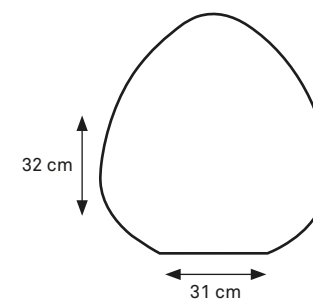

NATURAL SHAPES

BYBLOS

BYBLOS
CODE: 004

MATERIAL: PE
IP 68 RATED

TILL END OF STOCK