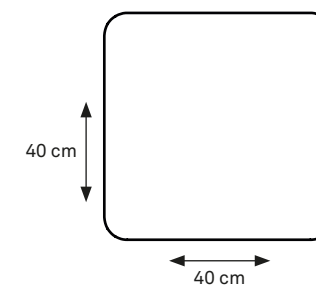

SEATS CUBE 40

CUBE 40
CODE: 010

MATERIAL: PE
IP 68 RATED

TILL END OF STOCK